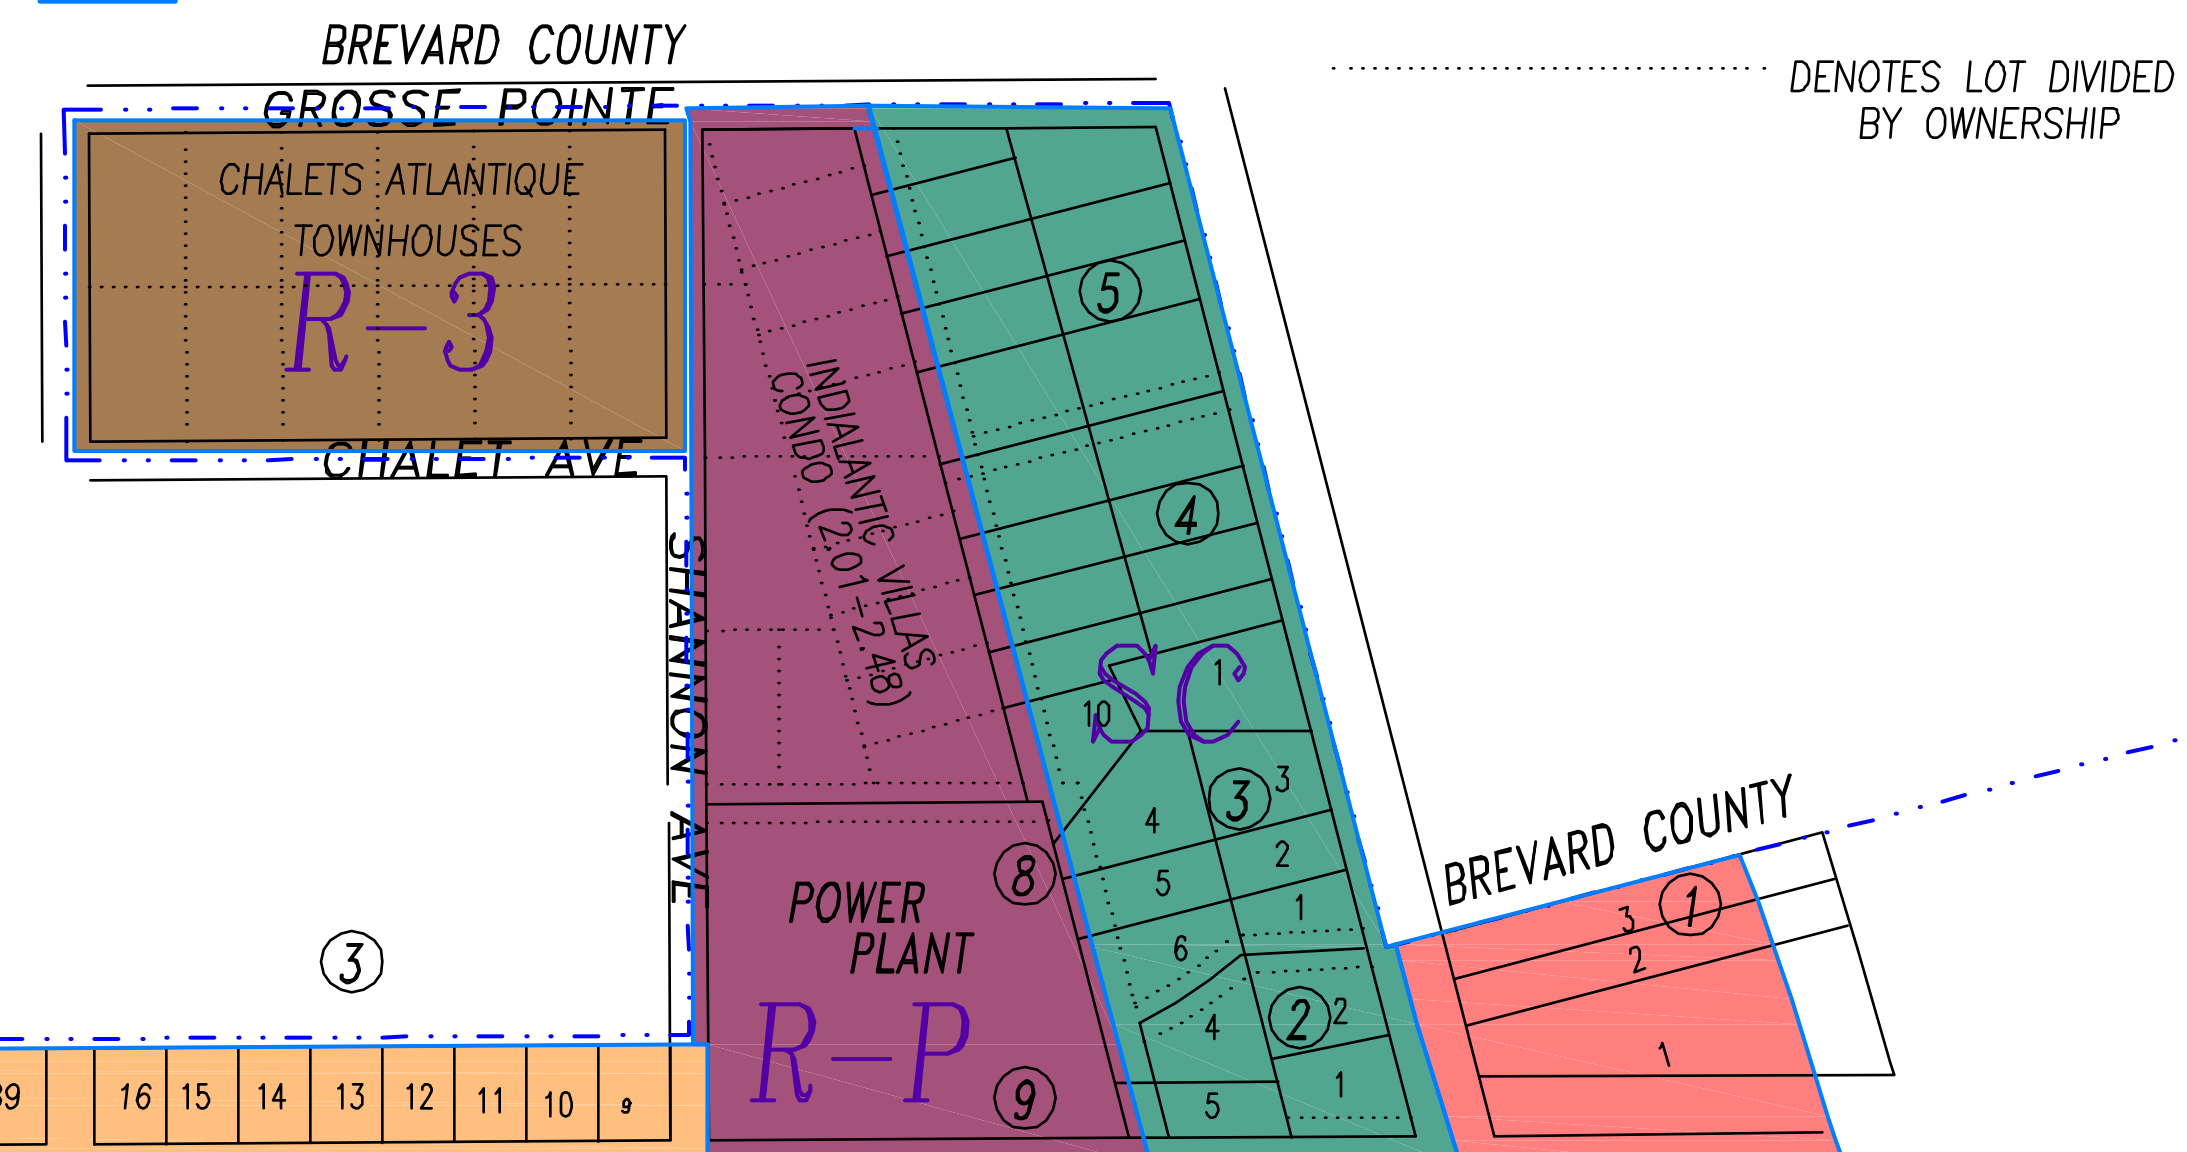

- R-1A SINGLE FAMILY 1950 SQ. FT.
- R-1B SINGLE FAMILY 1750 SQ. FT.
- R-2 SINGLE FAMILY 1350 SQ. FT.  
DUPLX 1000 SQ. FT.
- R-3 SINGLE FAMILY 1350 SQ. FT.  
DUPLX 1000 SQ. FT.  
MULTI FAMILY 800 SQ. FT.
- R-P SINGLE FAMILY 1350 SQ. FT.  
DUPLX 1000 SQ. FT.  
MULTI FAMILY 800 SQ. FT.  
PROFESSIONAL 1000 SQ. FT.

- C COMMERCIAL
- C-1 COMMERCIAL
- C-2 COMMERCIAL
- SC SHOPPING CENTER

- CH CHURCH
- T TOURIST  
MOTELS 300 SQ. FT.  
APARTMENTS 500 SQ. FT.  
CONDOMINIUM 1000 SQ. FT.
- P PARKS

**TOWN OF  
INDIALANTIC BY THE SEA**